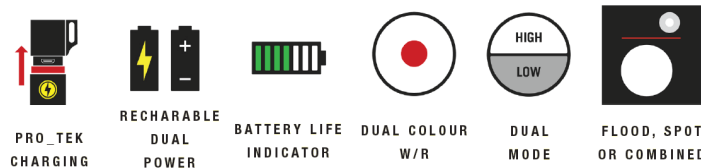

PRODUCT DETAILS

The WPH30R is the mid-size do-it-all model in the waterproof headlamp collection. Sealed tight to withstand full submersion, this IP68 headlamp has five output modes and two beam colors: white and red.

The light body rolls in its bracket for directional control but can also detach to become a handheld light.

The silicone-lined, non-slip breathable mesh band with integrated buckle can be worn, hung, or strapped to structures for lighting convenience.

Outmatch the dark with versatile lighting power.

	FL1 STANDARD	FLOOD HIGH	FLOOD LOW	SPOT	COMBINED
WPH30R 811194		420 LUMENS	55 LUMENS	630 LUMENS	1200 LUMENS
		50m	17m	155m	168m
		6h 45m	24h	4h 15m	2h 45m

TECHNICAL DATA

LIGHT MODES	Flood High, Flood Low, Spot, Combined
BEAM MODES	Ultra View Flood Beam / Bulls Eye Spot and Combined
FOCUS	Fixed Focus
CHARGING	Charge in headlamp (USB-C) with indicator

IP RATING	IP68
WEIGHT	161 grams
SUPPLIED WITH	USB-C Split Charging Cable
BATTERY	Rechargeable ZITHION-X™ ZX850 battery 2 x CR123 Lithium